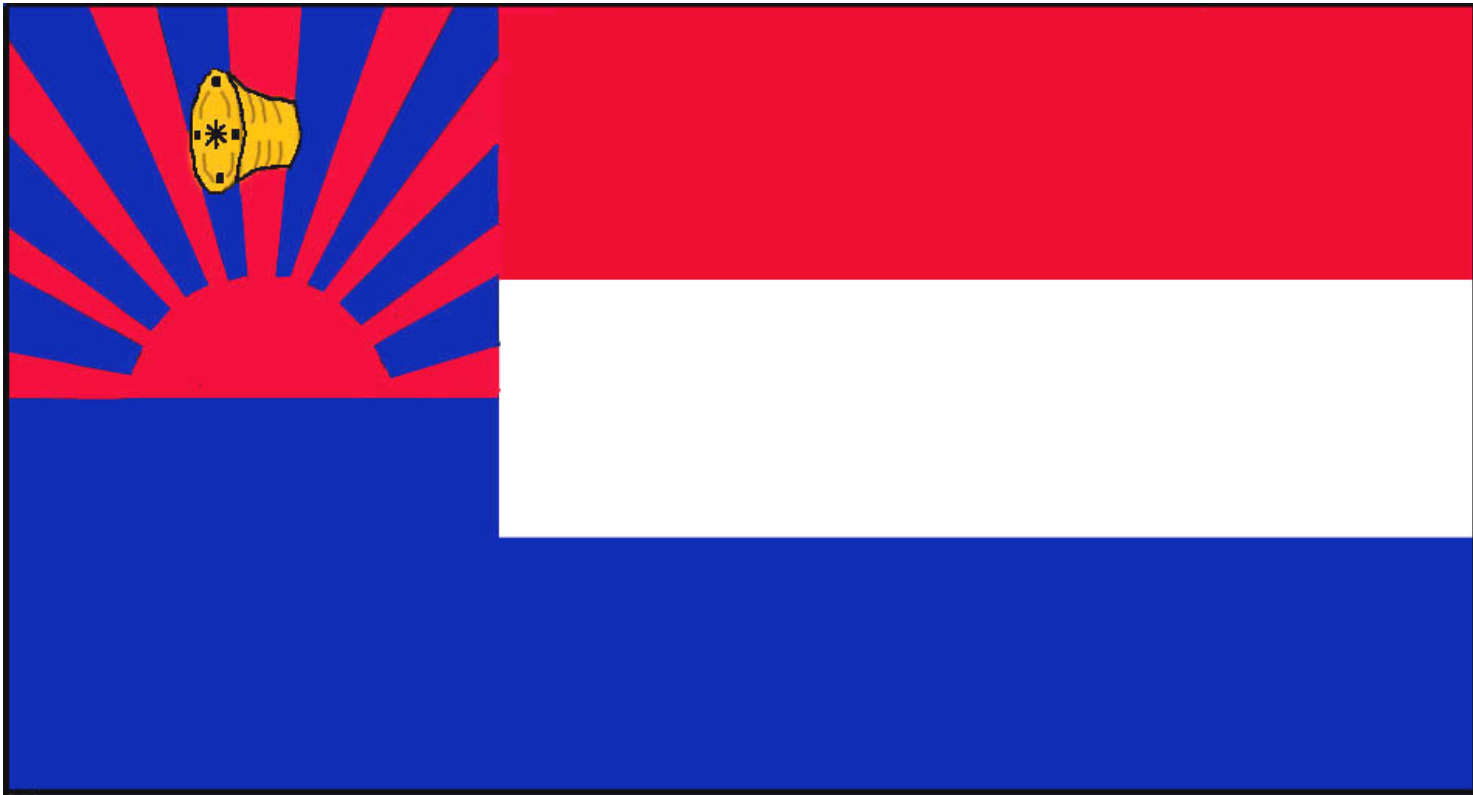

## The Karen flag

The Karen flag has red, white and blue panels that represent courage, purity and honesty. The nine sunrays represent the nine Karen districts and the Karen drum is a symbol of the Karen people.

For Karen Buddhist people the *sasana* - or Buddhist - flag is also important.